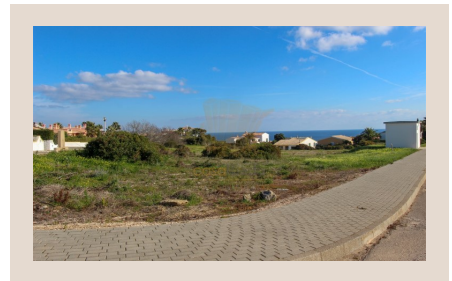

casaiberia
imobiliária

AMI 7513 | APEMIP 3881

182,000 EUR | Ref. 1247

Plot - Villa - Lagos - Algarve

Plot close to the sea with sea view. This land is perfect to build your dream home in one of the most beautiful location in Lagos, Porto Dona Maria. Located in a privileged and quiet area of Lagos, near the beaches, marina, golf and the centre of Lagos. Come and enjoy the most beautiful sunset!

DETAILS

- Plot area: 560m²
- Gross area: 145m²
- House area: 145m²
- Bedroom(s): 3
- Proximity: Mountain, Beach, Golf course, Retail park, Restaurants, City, Countryside

Phone: +351 282 381 727 | Email: info@casaiberia.com | www.casaiberia.com