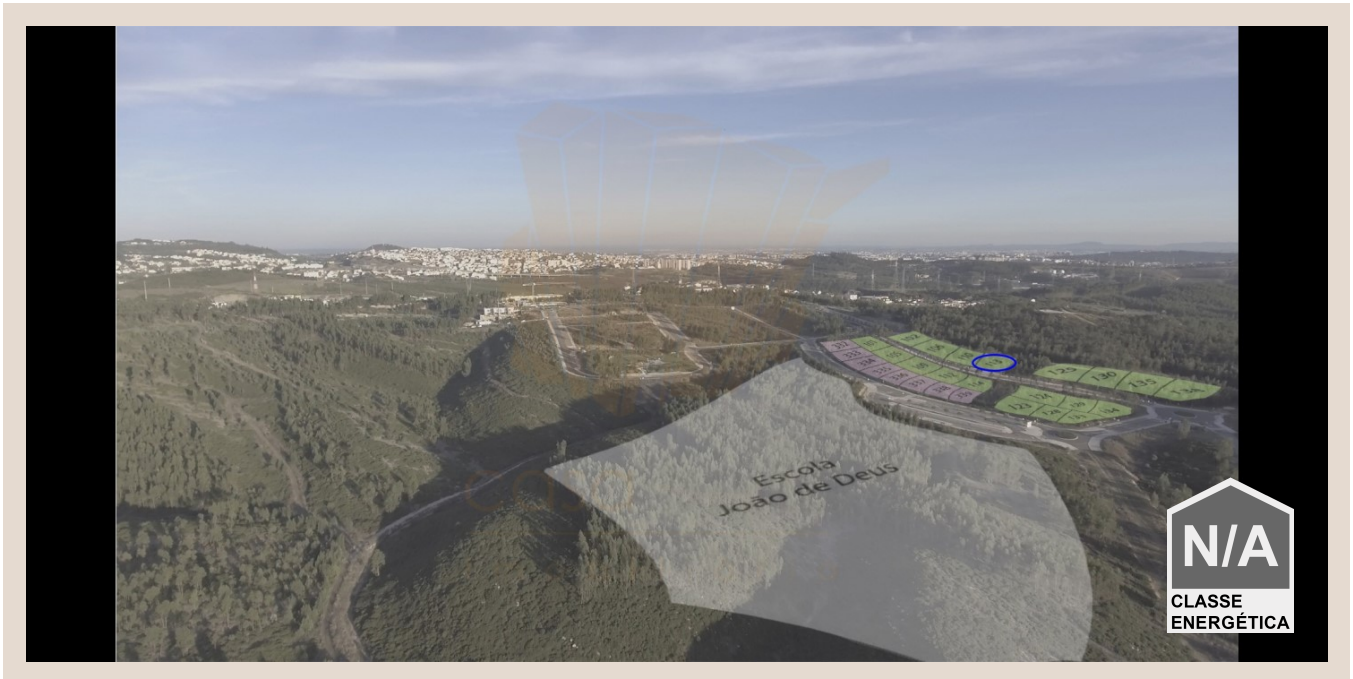

## Plot – Belas – Sintra – Lisboa – For sale

Plot for construction of a detached villa in a luxury condominium. You can choose from various house plans or simply build the house you imagined. Technical support from architects and builders since concept phase to handover of the project. Your villa will benefit from being in a luxury development with a variety of services such as golf course and spa, amongst others. An exclusive place to live in!

## DETAILS

- Plot area: 797m<sup>2</sup>
- Gross area: 399m<sup>2</sup>
- House area: 399m<sup>2</sup>
- Proximity: Airport, Mountain, Beach, Golf course, Retail park, Restaurants, City, Countryside

Phone: +351 282 381 727 | Email: [info@casaiberia.com](mailto:info@casaiberia.com) | [www.casaiberia.com](http://www.casaiberia.com)