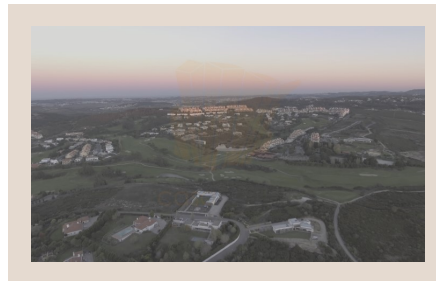

## Plot – Belas – Sintra – Lisboa – For sale

Plot for construction of a detached villa in a luxury condominium. You can choose from various house plans or simply build the house you imagined. Technical support from architects and builders since concept phase to handover of the project. Your villa will benefit from being in a luxury development with a variety of services such as golf course and spa, amongst others. An exclusive place to live in!

## DETAILS

- Plot area: 797m<sup>2</sup>
- Gross area: 399m<sup>2</sup>
- House area: 399m<sup>2</sup>
- Proximity: Airport, Mountain, Beach, Golf course, Retail park, Restaurants, City, Countryside

Phone: +351 282 381 727 | Email: [info@casaiberia.com](mailto:info@casaiberia.com) | [www.casaiberia.com](http://www.casaiberia.com)