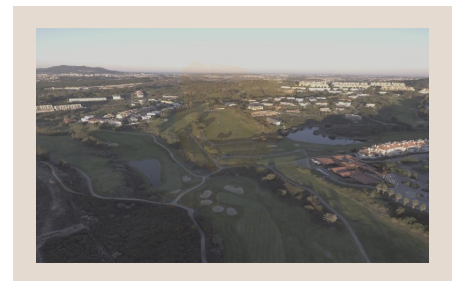

## Plot – Belas – Sintra – Lisboa – For sale

Plot for construction of a detached villa in a luxury condominium. You can choose from various house plans or simply build the house you imagined. Technical support from architects and builders since concept phase to handover of the project. Your villa will benefit from being in a luxury development with a variety of services such as golf course and spa, amongst others. An exclusive place to live in!