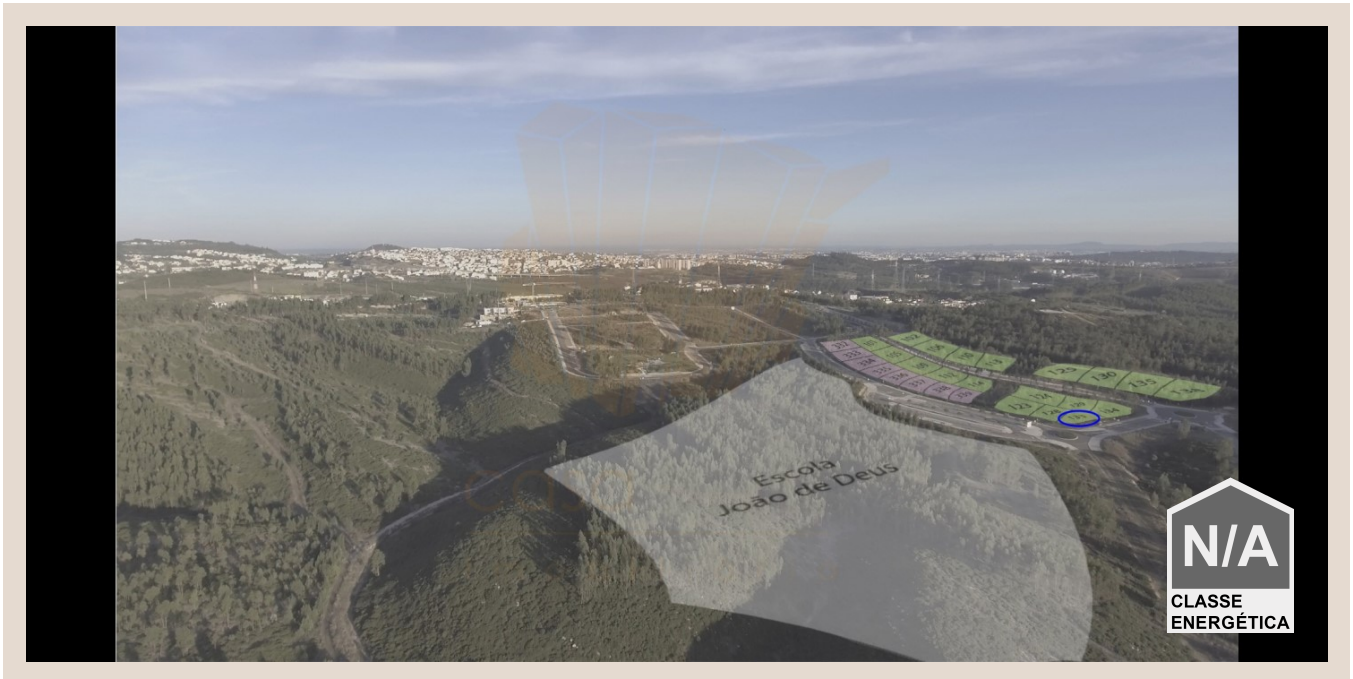

casaiberia
imobiliária

AMI 7513 | APEMIP 3881

405,000 EUR | Ref. 1524

Plot – Belas – Sintra – Lisboa – For sale

Plot for construction of a detached villa in a luxury condominium. You can choose from various house plans or simply build the house you imagined. Technical support from architects and builders since concept phase to handover of the project. Your villa will benefit from being in a luxury development with a variety of services such as golf course and spa, amongst others. An exclusive place to live in!

DETAILS

- Plot area: 809m²
- Gross area: 405m²
- House area: 405m²
- Proximity: Airport, Mountain, Beach, Golf course, Retail park, Restaurants, City, Countryside

Phone: +351 282 381 727 | Email: info@casaiberia.com | www.casaiberia.com