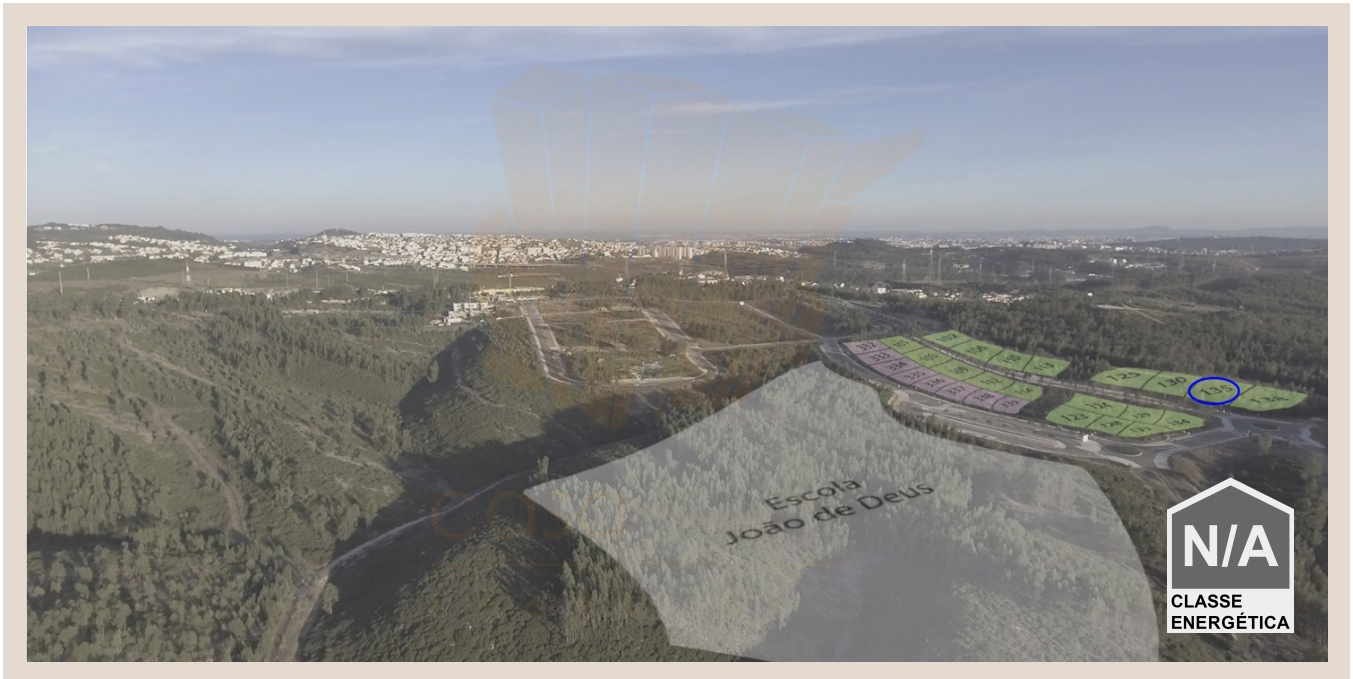

casaiberia
imobiliária

AMI 7513 | APEMIP 3881

325,000 EUR | Ref. 1526

Plot – Villa – Sintra – Central Portugal

Plot for construction of a detached villa in a luxury condominium. You can choose from various house plans or simply build the house you imagined. Technical support from architects and builders since concept phase to handover of the project. Your villa will benefit from being in a luxury development with a variety of services such as golf course and spa, amongst others. An exclusive place to live in!

DETAILS

- Plot area: 706m²
- Gross area: 353m²
- House area: 169m²
- Proximity: Airport, Mountain, Beach, Golf course, Retail park, Restaurants, City, Countryside

Phone: 912818818 | Email: info@casaiberia.com | www.casaiberia.com