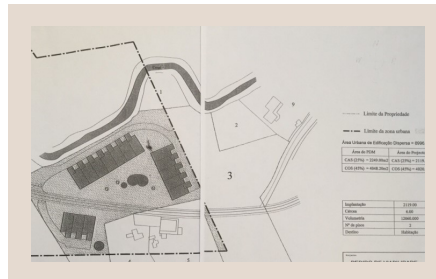

casaiberia
imobiliária

AMI 7513 | APEMIP 3881

319,000 EUR | Ref. 2320

Land - Silves - Algarve

More than 16 000sqm plot of land, located near the historic town of Silves. In this property there is a house that can be restored or demolished, to build a new one. On the other hand there is already an approved project to build 15 houses.

DETAILS

- Plot area: 15950m²
- Gross area: 288.2m²
- House area: 133.7m²
- Construction: <1951
- Proximity: Mountain, City, Countryside
- Garden

Phone: +351 282 381 727 | Email: info@casaiberia.com | www.casaiberia.com