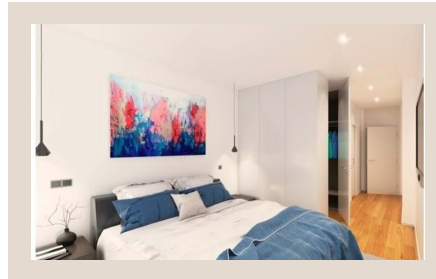

casaiberia
imobiliária

AMI 7513 | APEMIP 3881

750,000 EUR | Ref. 2335

3 Bedroom - Apartment - Campo Pequeno - Central Portugal

3 Bedroom apartment in the city centre of Lisbon, located by Campo Pequeno, in a completely refurbished building. The property consists of a living room, an open plan kitchen, 2 suites, one of them with dressing room, 1 bedroom, 1 full bathroom and 1 balcony. It benefits from an exceptional location and a variety of public transport options and shops.

DETAILS

- **Gross area: 127.55m²**
- **House area: 99.8m²**
- **Bedroom(s): 3**
- **Bathroom(s): 3**
- **Garage**
- **Construction: 2019**
- **Proximity: Airport, Retail park, Restaurants, City, Hospital, Pharmacy, Public Transport, Schools**