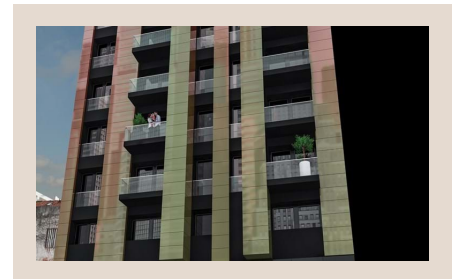

casaiberia
imobiliária

AMI 7513 | APEMIP 3881

750,000 EUR | Ref. 2335

3 Bedroom - Apartment - Campo Pequeno - Central Portugal

3 Bedroom apartment in the city centre of Lisbon, located by Campo Pequeno, in a completely refurbished building. The property consists of a living room, an open plan kitchen, 2 suites, one of them with dressing room, 1 bedroom, 1 full bathroom and 1 balcony. It benefits from an exceptional location and a variety of public transport options and shops.

DETAILS

- **Gross area: 127.55m²**
- **House area: 99.8m²**
- **Bedroom(s): 3**
- **Bathroom(s): 3**
- **Garage**
- **Construction: 2019**
- **Proximity: Airport, Retail park, Restaurants, City, Hospital, Pharmacy, Public Transport, Schools**