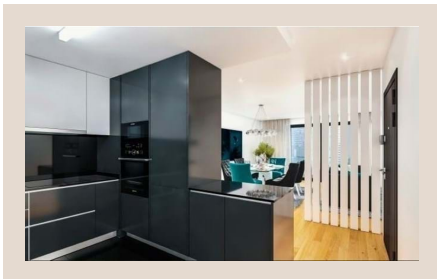

casaiberia
imobiliária

AMI 7513 | APEMIP 3881

750,000 EUR | Ref. 2335

3 Bedroom - Apartment - Campo Pequeno - Central Portugal

3 Bedroom apartment in the city centre of Lisbon, located by Campo Pequeno, in a completely refurbished building. The property consists of a living room, an open plan kitchen, 2 suites, one of them with dressing room, 1 bedroom, 1 full bathroom and 1 balcony. It benefits from an exceptional location and a variety of public transport options and shops.