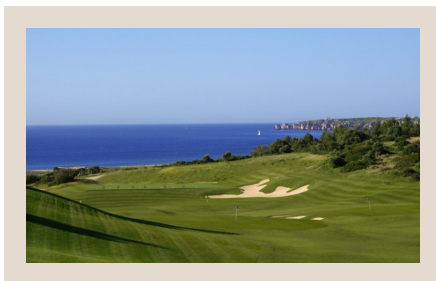

casaiberia
imobiliária

AMI 7513 | APEMIP 3881

1,590,000 EUR | Ref. 2372

Plot - Meia Praia- Lagos - Algarve

Excellent plot where you can build your dream home, which benefits from fantastic direct views over the golf course and open sea views.. Integrated in one of the most prestigious golf courses, its proximity, the landscape, and the choice of renowned architects are a harmonious conjunction for this lot. Do not miss this unique opportunity!