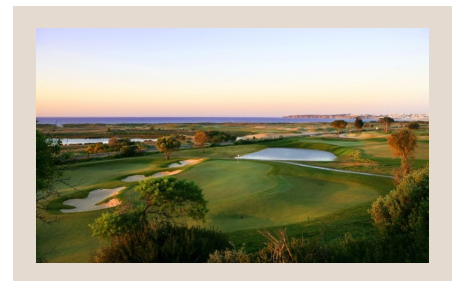

casaiberia
imobiliária

AMI 7513 | APEMIP 3881

1,170,000 EUR | Ref. 2374

Plot - Meia Praia- Lagos - Algarve

Excellent plot where you can build your dream home, which benefits from fantastic direct and unobstructed views of the golf course, the sea and the Ria de Alvor. Integrated in one of the most prestigious golf courses, its proximity, the landscape, and the choice of renowned architects are a harmonious conjunction for this lot. Do not miss this unique opportunity!