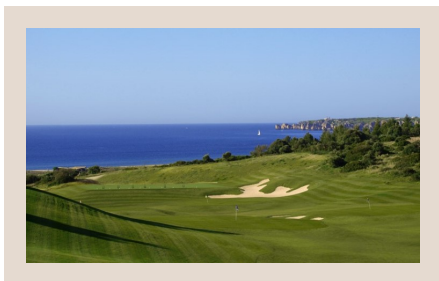

casaiberia
imobiliária

AMI 7513 | APEMIP 3881

1,170,000 EUR | Ref. 2374

Plot - Meia Praia- Lagos - Algarve

Excellent plot where you can build your dream home, which benefits from fantastic direct and unobstructed views of the golf course, the sea and the Ria de Alvor. Integrated in one of the most prestigious golf courses, its proximity, the landscape, and the choice of renowned architects are a harmonious conjunction for this lot. Do not miss this unique opportunity!