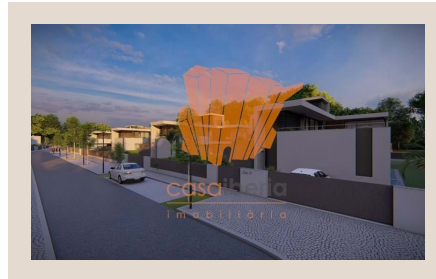

casaiberia
imobiliária

AMI 7513 | APEMIP 3881

560,000 EUR | Ref. 3721

Plot - Ponta da Piedade - Lagos

These plots sits right next to one of the most iconic locations in the Algarve - Ponta da Piedade, Lagos, surrounded by three famous beaches - Dona Ana, Camilo, and Canavial. Composed of 27 plots for the construction of villas with breathtaking views, just a few meters' walk from the beaches of Lagos.

The size of the lots range from 503m² to 796m². All lots have a pre-approved project by renowned architect João Cabrita; alternatively, you can create your own dream project. The development also features a clubhouse and 3 Padel courts.

Check the price of these turnkey villas.

DETAILS

- Plot area: 609m²
- Gross area: 570m²
- House area: 380m²
- Garage
- Proximity: Mountain, Beach, Golf course, Retail park, Restaurants, City, Countryside, Hospital, Pharmacy, Public Transport, Schools, Public Swimming Pools, Playground